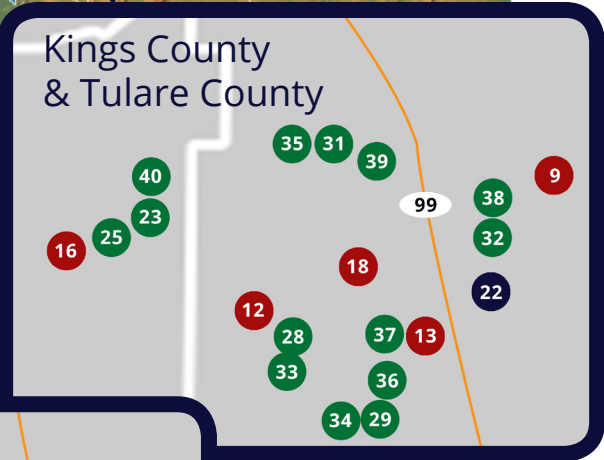

Dairy Manure Digester Development in California

- Existing
- Under Construction
- Recent Grant Recipient

- | | |
|---|-----------------------------|
| 1. ABEC-Bidart-Old River | 22. Van Beek Dairy |
| 2. ABEC-Bidart-Stockdale | 23. Wreden Ranch |
| 3. Blakes Landing Farms/ Straus Family Creamery | 24. Trilogy Dairy |
| 4. Castelanelli Brothers Dairy | 25. Cloverdale Dairy |
| 5. Cottonwood Dairy/ Joseph Gallo Farms | 26. T & W Farms |
| 6. Denier Dairy* | 27. Red Top Jerseys Dairy |
| 7. Fiscalini Farms | 28. Williams Family Dairy |
| 8. Giacomini Dairy | 29. K & M Visser |
| 9. Hilarides Dairy | 30. Maple Dairy |
| 10. New Hope Dairy* | 31. S & S Dairy |
| 11. Open Sky Ranch | 32. Rancho Teresita Dairy |
| 12. Pacific Rim Dairy | 33. Pixley Dairy |
| 13. Pixley Biogas** | 34. Legacy Ranch |
| 14. Van Steyn Dairy | 35. Moonlight Dairy |
| 15. Van Warmerdam Dairy | 36. Robert Vander Eyk Dairy |
| 16. Verwey Dairy- Hanford | 37. Circle A Dairy |
| 17. Verwey Dairy- Madera | 38. Bos Farms |
| 18. GJ TeVelde Ranch | 39. Hamstra Dairy |
| 19. Carlos Echeverria & Sons Dairy | 40. Hollandia Farms |
| 20. Lakeview Dairy | |
| 21. West Star Dairy | |