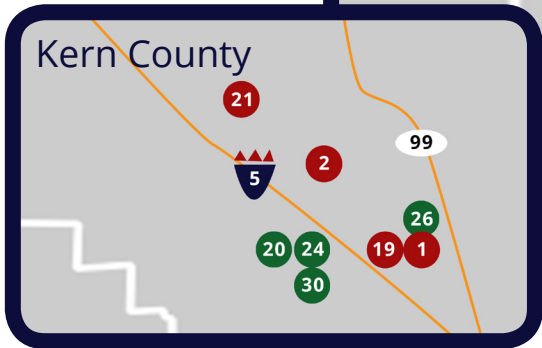

Dairy Manure Digester Development in California

- Existing
- Under Construction
- Recent Grant Recipient

- | | |
|---|-----------------------------|
| 1. ABEC-Bidart-Old River | 22. Van Beek Dairy |
| 2. ABEC-Bidart-Stockdale | 23. Wreden Ranch |
| 3. Blakes Landing Farms/ Straus Family Creamery | 24. Trilogy Dairy |
| 4. Castelanelli Brothers Dairy | 25. Cloverdale Dairy |
| 5. Cottonwood Dairy/ Joseph Gallo Farms | 26. T & W Farms |
| 6. Denier Dairy* | 27. Red Top Jerseys Dairy |
| 7. Fiscalini Farms | 28. Williams Family Dairy |
| 8. Giacomini Dairy | 29. K & M Visser |
| 9. Hilarides Dairy | 30. Maple Dairy |
| 10. New Hope Dairy* | 31. S & S Dairy |
| 11. Open Sky Ranch | 32. Rancho Teresita Dairy |
| 12. Pacific Rim Dairy | 33. Pixley Dairy |
| 13. Pixley Biogas** | 34. Legacy Ranch |
| 14. Van Steyn Dairy | 35. Moonlight Dairy |
| 15. Van Warmerdam Dairy | 36. Robert Vander Eyk Dairy |
| 16. Verwey Dairy- Hanford | 37. Circle A Dairy |
| 17. Verwey Dairy- Madera | 38. Bos Farms |
| 18. GJ TeVelde Ranch | 39. Hamstra Dairy |
| 19. Carlos Echeverria & Sons Dairy | 40. Hollandia Farms |
| 20. Lakeview Dairy | |
| 21. West Star Dairy | |