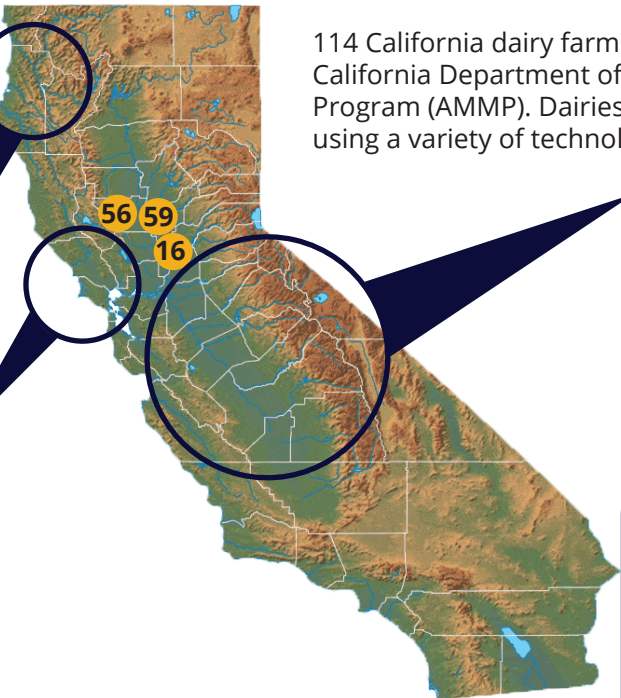

Alternative Manure Management in California

114 California dairy farms have been awarded grants to reduce methane through the California Department of Food and Agriculture (CDFA) Alternative Manure Management Program (AMMP). Dairies across the state continually work to improve manure management using a variety of technologies and strategies.

● 114 Total Projects
(84 Operating and 30 in Development)