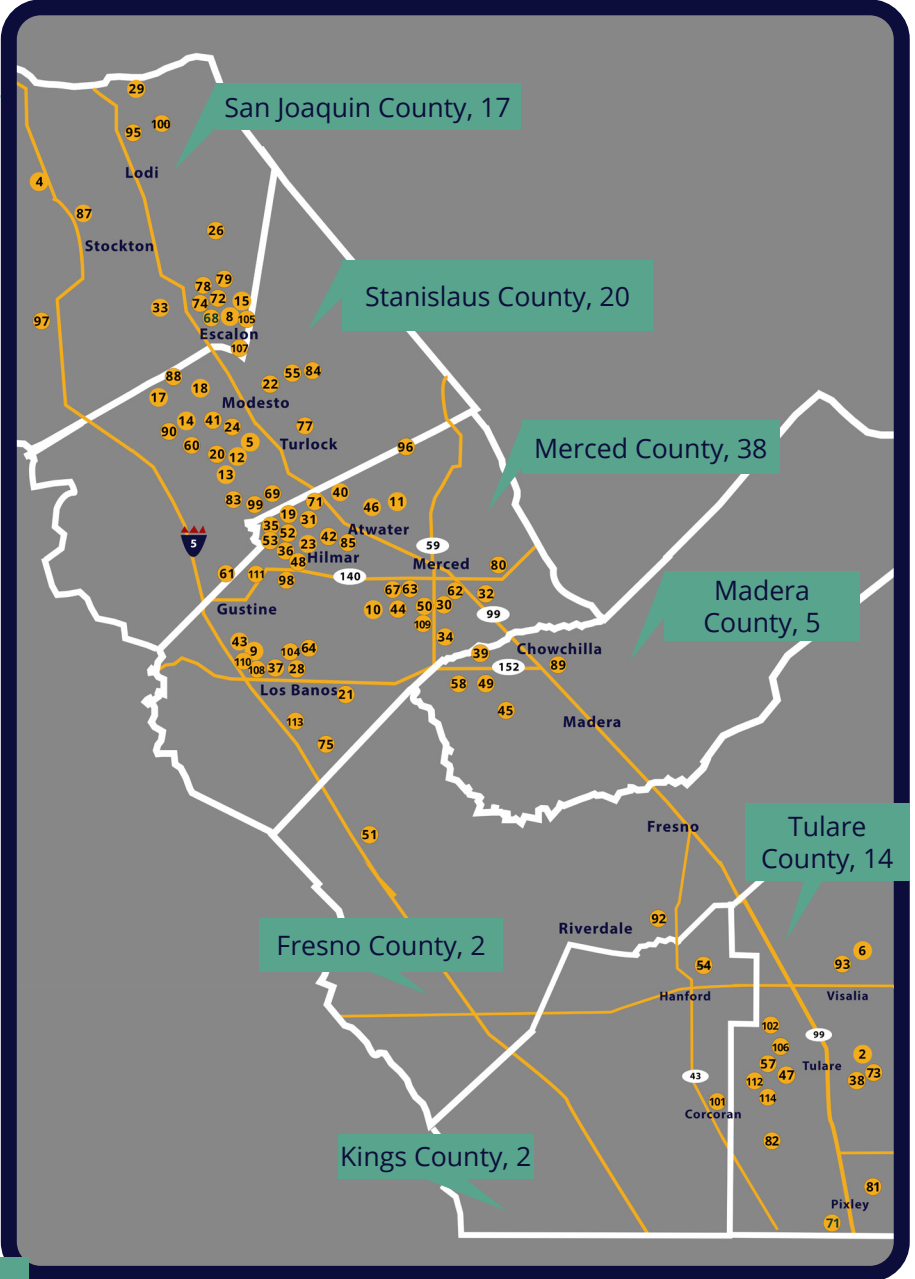

# California's Family Dairy Farms with Alternative Manure Management Projects

1. Lafranchi Ranch
2. Sierra View Dairy
3. Alexandre Family EcoDairy
4. De Snayer Dairy
5. Double D Dairy
6. Milk River Dairy
7. Regli Jerseys
8. DaSilva Dairy Farms LP
9. Correia Family Dairy Farms
10. Matos Dairy
11. Magneson Dairy
12. Alamo Farms
13. Robert Gioletti and Sons Dairy
14. Rivercrest Cattle Co.
15. Manuel DaSilva Dairy
16. Cal-Denier Dairy LLC
17. Martins Farm LP
18. Alamo Dairy
19. AJ Borba Holsteins
20. Andrew Zylstra Dairy, Inc.
21. Antonio Brasil Dairy
22. Art Silva Dairy
23. Arthur Oliveira Dairy
24. Agresti Heifer Ranch
25. Brodt Dairy
26. BWC Weststeyn Dairy LP
27. Deniz Dairy
28. Den-K Holsteins, Inc.
29. Dewit Dairy Inc
30. Diamond J Dairy, LLC
31. Dias Family Dairy
32. Double B Dairy
33. F&S Brasil Dairy
34. Frank Coelho & Sons
35. GM Silva Dairies #1
36. GM Silva Dairies #2
37. Godinho Dairy, Inc
38. Henry A Garcia Dairy
39. J Troost Dairy, LP
40. JB Dairy
41. Joe Meirinho & Son Dairy LP
42. John Machado Dairy
43. Jose V Silveira Dairy
44. Manuel Oliveira
45. Capstone Ranch
46. Antonio Cardoso Dairy
47. SBS AG Dairy
48. Silva Dairy Farms
49. Silveira Dairy
50. T & C Louters Dairy
51. Thommen Dairy
52. Vierra Dairy Farms
53. Vierra Dairy Farms #3
54. Wilgenburg West LLC
55. Willem Postma Dairy #1
56. Zuppan Dairy
57. A&L Dairy
58. Alfred Soares Dairy
59. Alves Dairy
60. "Andrew Zylstra Dairy 2
61. Antone L Gomes & Sons Dairy
62. Antonio Nunes Dairy
63. Azevedo Dairy #4
64. Badger Flat Dairy
65. Beretta Dairy
66. Bivalve Dairy
67. Blue Sky Dairy
68. Borba Heifer Ranch
69. Brinderio & Danbom Dairy Farms
70. Cahill Dairy
71. South Creek Dairy
72. Caton Farms
73. Creekside Dairy
74. DaSilva Dairy Farms L.P., Dairy #2
75. Deolinda & Carlos Lopes Trust Dairy
76. Diamond Point (Diamond R Ranch)
77. N & C Silveira Dairy
78. DS Farms LP
79. Frank N. Rocha Dairy
80. Hillcrest Dairy LP
81. James Jongsma Dairy
82. Jesse & James Jongsma Dairy
83. Jordao Dairy
84. KB Dairy
85. Silveira Dairy Inc
86. Leonardi Dairy
87. Lima Ranch
88. LMT Investments
89. Machado Farms
90. Manuel Morris Dairy
91. Miranda Dairy
92. Mt. Whitney Dairy
93. Rainimade Dairy
94. Renati Dairy
95. Seifert Dairy
96. Sierra Vista Dairy
97. Silva Brothers Dairy
98. Silva Dairy Farms Heifer Facility
99. Silva Holstein Dairy
100. Toledo Dairy
101. Tony & Julie Jorge Dairy
102. Tri Palm Dairy
103. Triple C Dairy
104. Vaz Dairy Compost
105. Wagner Dairy
106. Westwood Farms
107. Joe and Ana DaSilva Dairy
108. Godinho Dairy Heifer Ranch
109. Hath Dairy
110. John Silveira Dairy
111. Souza Brothers Dairy
112. Backroad Ranch
113. Luis Dairy
114. Brian James Jongsma Dairy