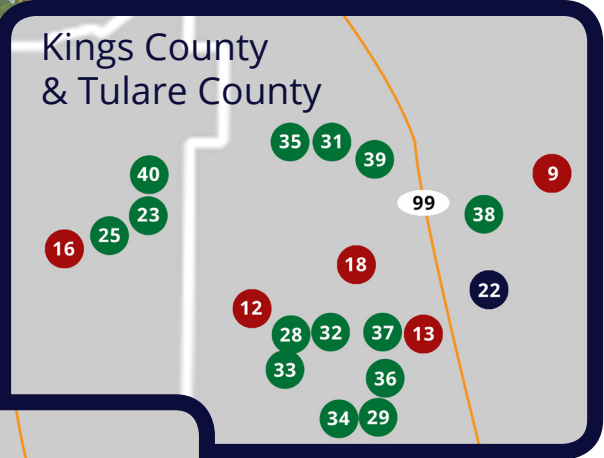

Dairy Manure Digester Development in California

- Existing
- Under Construction
- Recent Grant Recipient

- | | |
|---|-----------------------------|
| 1. ABEC-Bidart-Old River | 22. Van Beek Dairy |
| 2. ABEC-Bidart-Stockdale | 23. Wreden Ranch |
| 3. Blakes Landing Farms/ Straus Family Creamery | 24. Trilogy Dairy |
| 4. Castelanelli Brothers Dairy | 25. Cloverdale Dairy |
| 5. Cottonwood Dairy/ Joseph Gallo Farms | 26. T & W Farms |
| 6. Denier Dairy* | 27. Red Top Jerseys Dairy |
| 7. Fiscalini Farms | 28. Williams Family Dairy |
| 8. Giacomini Dairy | 29. K & M Visser |
| 9. Hilarides Dairy | 30. Maple Dairy |
| 10. New Hope Dairy* | 31. S & S Dairy |
| 11. Open Sky Ranch | 32. Bosman Dairy |
| 12. Pacific Rim Dairy | 33. Pixley Dairy |
| 13. Pixley Biogas** | 34. Legacy Ranch |
| 14. Van Steyn Dairy | 35. Moonlight Dairy |
| 15. Van Warmerdam Dairy | 36. Robert Vander Eyk Dairy |
| 16. Verwey Dairy- Hanford | 37. Circle A Dairy |
| 17. Verwey Dairy- Madera | 38. Bos Farms |
| 18. GJ TeVelde Ranch | 39. Hamstra Dairy |
| Under Construction | 40. Hollandia Farms |
| 19. Carlos Echeverria & Sons Dairy | |
| 20. Lakeview Dairy | |
| 21. West Star Dairy | |