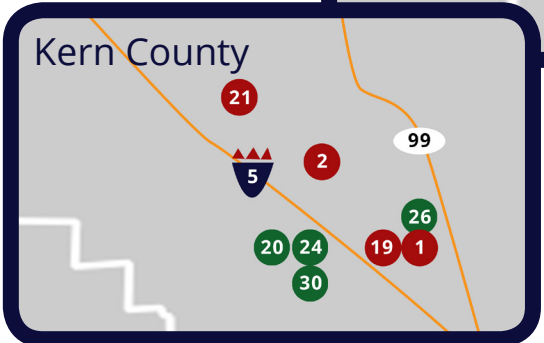

Dairy Manure Digester Development in California

- Existing
- Under Construction
- Recent Grant Recipient

- | | |
|---|-----------------------------|
| 1. ABEC-Bidart-Old River | 22. Van Beek Dairy |
| 2. ABEC-Bidart-Stockdale | 23. Wreden Ranch |
| 3. Blakes Landing Farms/ Straus Family Creamery | 24. Trilogy Dairy |
| 4. Castelanelli Brothers Dairy | 25. Cloverdale Dairy |
| 5. Cottonwood Dairy/ Joseph Gallo Farms | 26. T & W Farms |
| 6. Denier Dairy* | 27. Red Top Jerseys Dairy |
| 7. Fiscalini Farms | 28. Williams Family Dairy |
| 8. Giacomini Dairy | 29. K & M Visser |
| 9. Hilarides Dairy | 30. Maple Dairy |
| 10. New Hope Dairy* | 31. S & S Dairy |
| 11. Open Sky Ranch | 32. Bosman Dairy |
| 12. Pacific Rim Dairy | 33. Pixley Dairy |
| 13. Pixley Biogas** | 34. Legacy Ranch |
| 14. Van Steyn Dairy | 35. Moonlight Dairy |
| 15. Van Warmerdam Dairy | 36. Robert Vander Eyk Dairy |
| 16. Verwey Dairy- Hanford | 37. Circle A Dairy |
| 17. Verwey Dairy- Madera | 38. Bos Farms |
| 18. GJ TeVelde Ranch | 39. Hamstra Dairy |
| Under Construction | 40. Hollandia Farms |
| 19. Carlos Echeverria & Sons Dairy | |
| 20. Lakeview Dairy | |
| 21. West Star Dairy | |